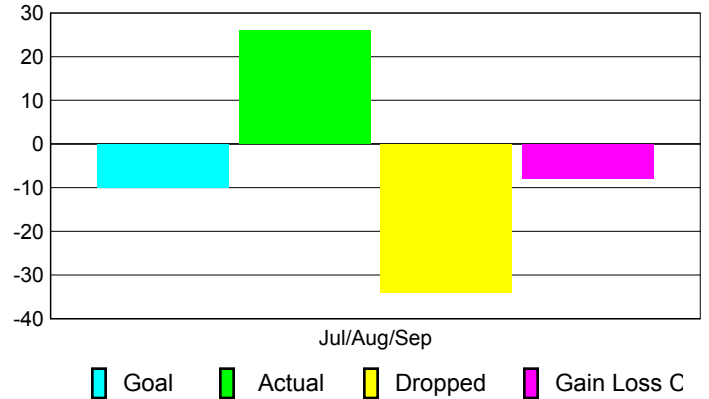

Membership Results 2010-2011

Goal, New, Dropped, Gain/Loss