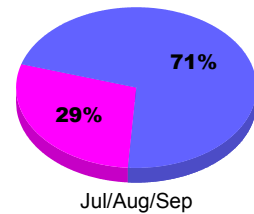

Membership Results
2010-2011

Membership
2009-2010

Month	Net Memb Goal	Actual New Memb	Actual Dropped Memb	Gain/Loss of Memb	Gain/Loss of Memb
Jul/Aug/Sep	-10	26	-34	-8	-21
Totals	-10	26	-34	-8	-21

Membership Results 2010-2011

Goal, New, Dropped, Gain/Loss

Comparison of Membership Gain/Loss

Current Year Compared to the Previous Year

Gender Comparison 2010-2011

■ Male ■ Female